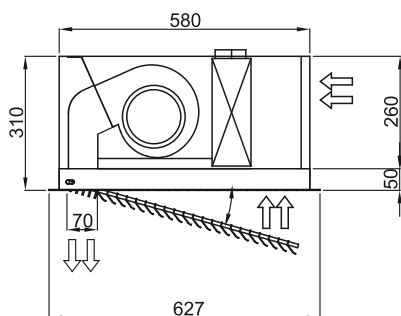

Modelis	(m <sup>3</sup> /h)	(m)
---------	---------------------	-----

RDAM ECM 1000 VRV8-DA	5/8" - 3/8"	
RDAM ECM 1500 VRV12-DA	5/8" - 3/8"	
RDAM ECM 2000 VRV16-DA	5/8" - 3/8"	
RDAM ECM 2000 VRV19-DA	3/4" - 3/8"	
RDAM ECM 2500 VRV21-DA	3/4" - 3/8"	
RDAM ECM 2500 VRV24-DA	3/4" - 3/8"	
RDAM ECG 1000 VRV10-DA	5/8" - 3/8"	
RDAM ECG 1500 VRV13-DA	5/8" - 3/8"	
RDAM ECG 1500 VRV15-DA	5/8" - 3/8"	
RDAM ECG 2000 VRV20-DA	3/4" - 3/8"	
RDAM ECG 2000 VRV24-DA	3/4" - 3/8"	
RDAM ECG 2500 VRV25-DA	3/4" - 3/8"	
RDAM ECG 2500 VRV29-DA	7/8" - 3/8"	

Matmenys

	L	L1	A	B
Recessed Dam 1000	1000	1048	920	-
Recessed Dam 1500	1500	1548	1420	710
Recessed Dam 2000	2000	2048	1920	960
Recessed Dam 2500	2500	2548	2420	1210