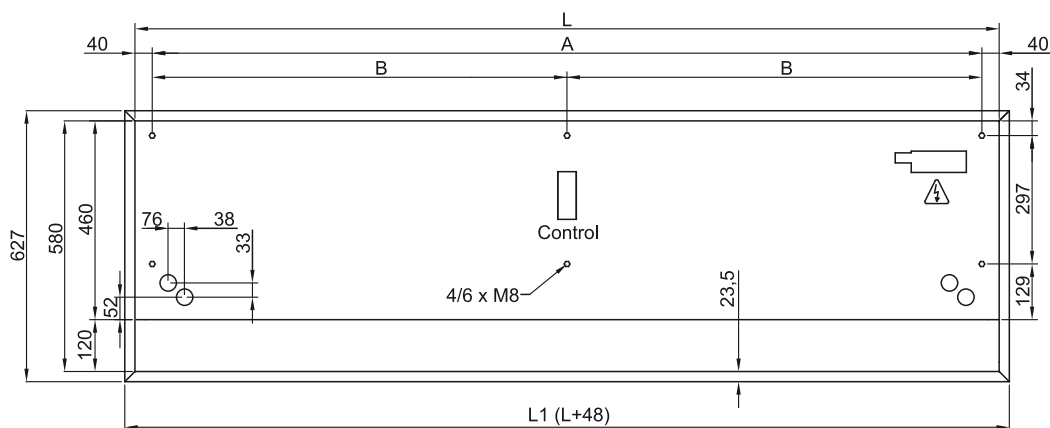

Modelis	(m <sup>3</sup> /h)	(m)
---------	---------------------	-----

RDAM ECM 1000 VRV8-DA	5/8" - 3/8"	
RDAM ECM 1500 VRV12-DA	5/8" - 3/8"	
RDAM ECM 2000 VRV16-DA	5/8" - 3/8"	
RDAM ECM 2000 VRV19-DA	3/4" - 3/8"	
RDAM ECM 2500 VRV21-DA	3/4" - 3/8"	
RDAM ECM 2500 VRV24-DA	3/4" - 3/8"	
RDAM ECG 1000 VRV10-DA	5/8" - 3/8"	
RDAM ECG 1500 VRV13-DA	5/8" - 3/8"	
RDAM ECG 1500 VRV15-DA	5/8" - 3/8"	
RDAM ECG 2000 VRV20-DA	3/4" - 3/8"	
RDAM ECG 2000 VRV24-DA	3/4" - 3/8"	
RDAM ECG 2500 VRV25-DA	3/4" - 3/8"	
RDAM ECG 2500 VRV29-DA	7/8" - 3/8"	

Matmenys

	L	L1	A	B
Recessed Dam 1000	1000	1048	920	-
Recessed Dam 1500	1500	1548	1420	710
Recessed Dam 2000	2000	2048	1920	960
Recessed Dam 2500	2500	2548	2420	1210