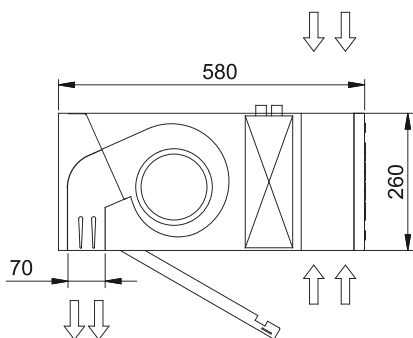

Modelis	(m ³ /h)	(m)
---------	---------------------	-----

DAM ECM 1000 VRV8-DA	5/8" - 3/8"	
DAM ECM 1500 VRV12-DA	5/8" - 3/8"	
DAM ECM 2000 VRV16-DA	5/8" - 3/8"	
DAM ECM 2000 VRV19-DA	3/4" - 3/8"	
DAM ECM 2500 VRV21-DA	3/4" - 3/8"	
DAM ECM 2500 VRV24-DA	3/4" - 3/8"	
DAM ECM 3000 VRV26-DA	3/4" - 3/8"	
DAM ECM 3000 VRV30-DA	7/8" - 3/8"	
DAM ECG 1000 VRV10-DA	5/8" - 3/8"	
DAM ECG 1500 VRV13-DA	5/8" - 3/8"	
DAM ECG 1500 VRV15-DA	5/8" - 3/8"	
DAM ECG 2000 VRV20-DA	3/4" - 3/8"	
DAM ECG 2000 VRV24-DA	3/4" - 3/8"	
DAM ECG 2500 VRV25-DA	3/4" - 3/8"	
DAM ECG 2500 VRV29-DA	7/8" - 3/8"	
DAM ECG 3000 VRV29-DA	7/8" - 3/8"	
DAM ECG 3000 VRV34-DA	7/8" - 3/8"	

Matmenys

L	A	B
1000	920	-
1500	1420	710
2000	1920	960
2500	2420	1210
3000	2920	1460