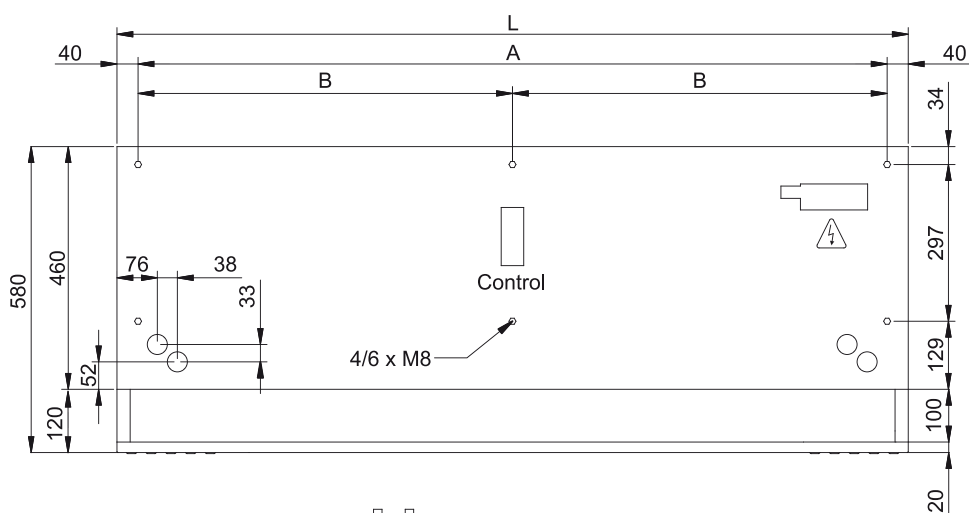

Modelis	(m ³ /h)	(m)
---------	---------------------	-----

DAM ECM 1000 VRV8-DA	5/8" - 3/8"	
DAM ECM 1500 VRV12-DA	5/8" - 3/8"	
DAM ECM 2000 VRV16-DA	5/8" - 3/8"	
DAM ECM 2000 VRV19-DA	3/4" - 3/8"	
DAM ECM 2500 VRV21-DA	3/4" - 3/8"	
DAM ECM 2500 VRV24-DA	3/4" - 3/8"	
DAM ECM 3000 VRV26-DA	3/4" - 3/8"	
DAM ECM 3000 VRV30-DA	7/8" - 3/8"	
DAM ECG 1000 VRV10-DA	5/8" - 3/8"	
DAM ECG 1500 VRV13-DA	5/8" - 3/8"	
DAM ECG 1500 VRV15-DA	5/8" - 3/8"	
DAM ECG 2000 VRV20-DA	3/4" - 3/8"	
DAM ECG 2000 VRV24-DA	3/4" - 3/8"	
DAM ECG 2500 VRV25-DA	3/4" - 3/8"	
DAM ECG 2500 VRV29-DA	7/8" - 3/8"	
DAM ECG 3000 VRV29-DA	7/8" - 3/8"	
DAM ECG 3000 VRV34-DA	7/8" - 3/8"	

Matmenys

L	A	B
1000	920	-
1500	1420	710
2000	1920	960
2500	2420	1210
3000	2920	1460