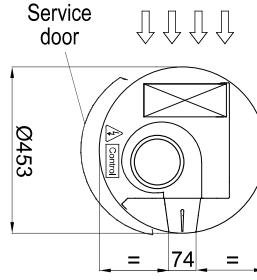

Matmenys

	L
RUND 1000	1025
RUND 1500	1525
RUND 2000	2030
RUND 2500	2530
RUND 3000	2980

Electrical Connections
Entrances:
RJ45, M21, M26, M32

Floor fixing points with foot