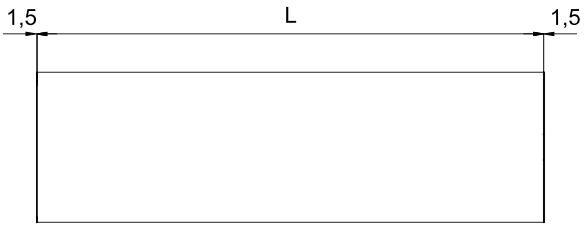

Matmenys

	L
RUND 1000	1025
RUND 1500	1525
RUND 2000	2030
RUND 2500	2530
RUND 3000	2980

Electrical Connections
Entrances:
RJ45, M21, M26, M32

Floor fixing points with foot