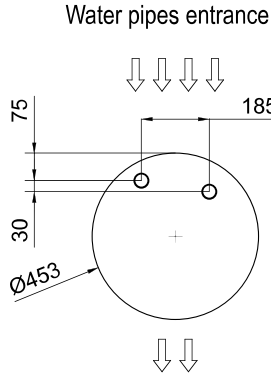

Matmenys

	L
RUND 1000	1025
RUND 1500	1525
RUND 2000	2030
RUND 2500	2530
RUND 3000	2980

Electrical Connections
Entrances:
RJ45, M21, M26, M32

Floor fixing points with foot