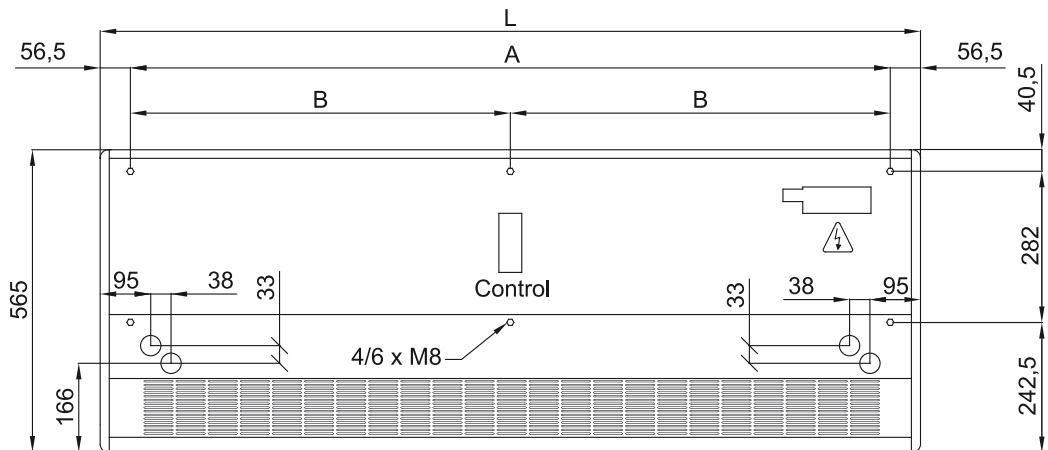

Modelis	(m <sup>3</sup> /h)	(m)
SMART ECM 1500 VRF12-ME	5/8" - 3/8"	
SMART ECM 2000 VRF16-ME	5/8" - 3/8"	
SMART ECM 2000 VRF19-ME	1" - 3/8"	
SMART ECM 2500 VRF24-ME	1" - 1/2"	
SMART ECM 2500 VRF21-ME	1" - 3/8"	
SMART ECM 3000 VRF30-ME	1" - 1/2"	
SMART ECM 3000 VRF26-ME	1" - 1/2"	

Matmenys

	L	A	B
Smart 1000	1034	920	-
Smart 1500	1534	1420	710
Smart 2000	2034	1920	960
Smart 2500	2534	2420	1210
Smart 3000	3034	2920	1460